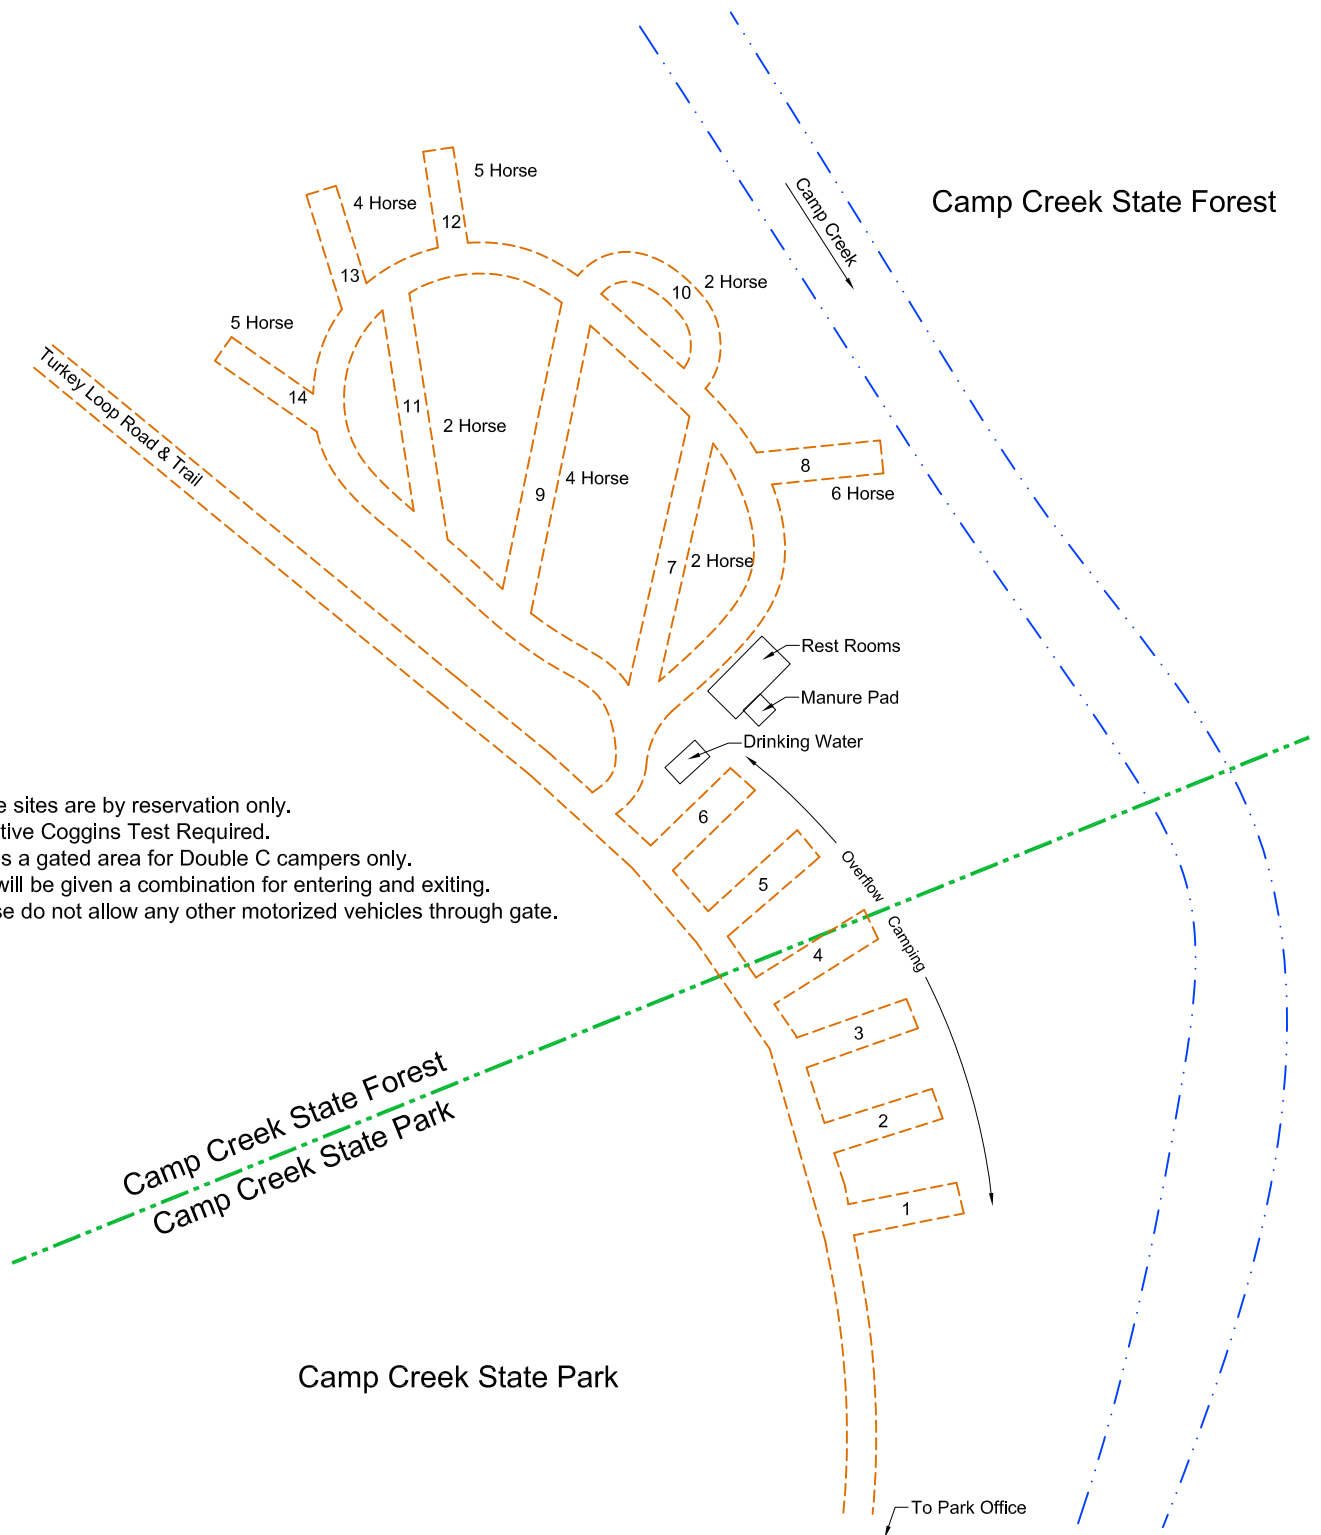

Camp Creek State Park

Double C Horse and Rider Campground Map

Notes:

- 1.) These sites are by reservation only.
- 2.) Negative Coggins Test Required.
- 3.) This is a gated area for Double C campers only.
- 4.) You will be given a combination for entering and exiting.
- 5.) Please do not allow any other motorized vehicles through gate.